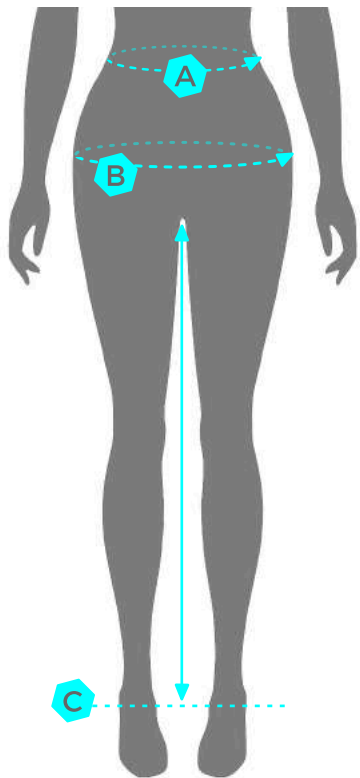

 GEM ACTIVE

TOPS LADIES body measurements in cm

	SIZE	XS	S	M	L	XL
A	CHEST	76	84	92	100	108
B	WAIST	63	68	73	78	83
C	HIP	91	96	101	106	113

 GEM ACTIVE

BOTTOM LADIES body measurements in cm

	SIZE	XS	S	M	L	XL
A	WAIST	63	68	73	78	83
B	SEAT	91	96	101	106	113
C	INSEAM	78	79	79	80	80

TANK TOP

Measurements in cm

SIZE	XS	S	M	L	XL
CHEST	44.5	46.5	48.5	50.5	52.5
WAIST	44.5	46.5	48.5	50.5	52.5
FRONT LENGTH	67.5	69.5	71.5	73.5	75.5
BACK LENGTH	70	72	74	76	78

CROP HOODIE JUMPER

Measurements in cm

SIZE	XS	S	M	L	XL
LENGTH	47	48	49	50	51
CHEST	43	45	47	49	52